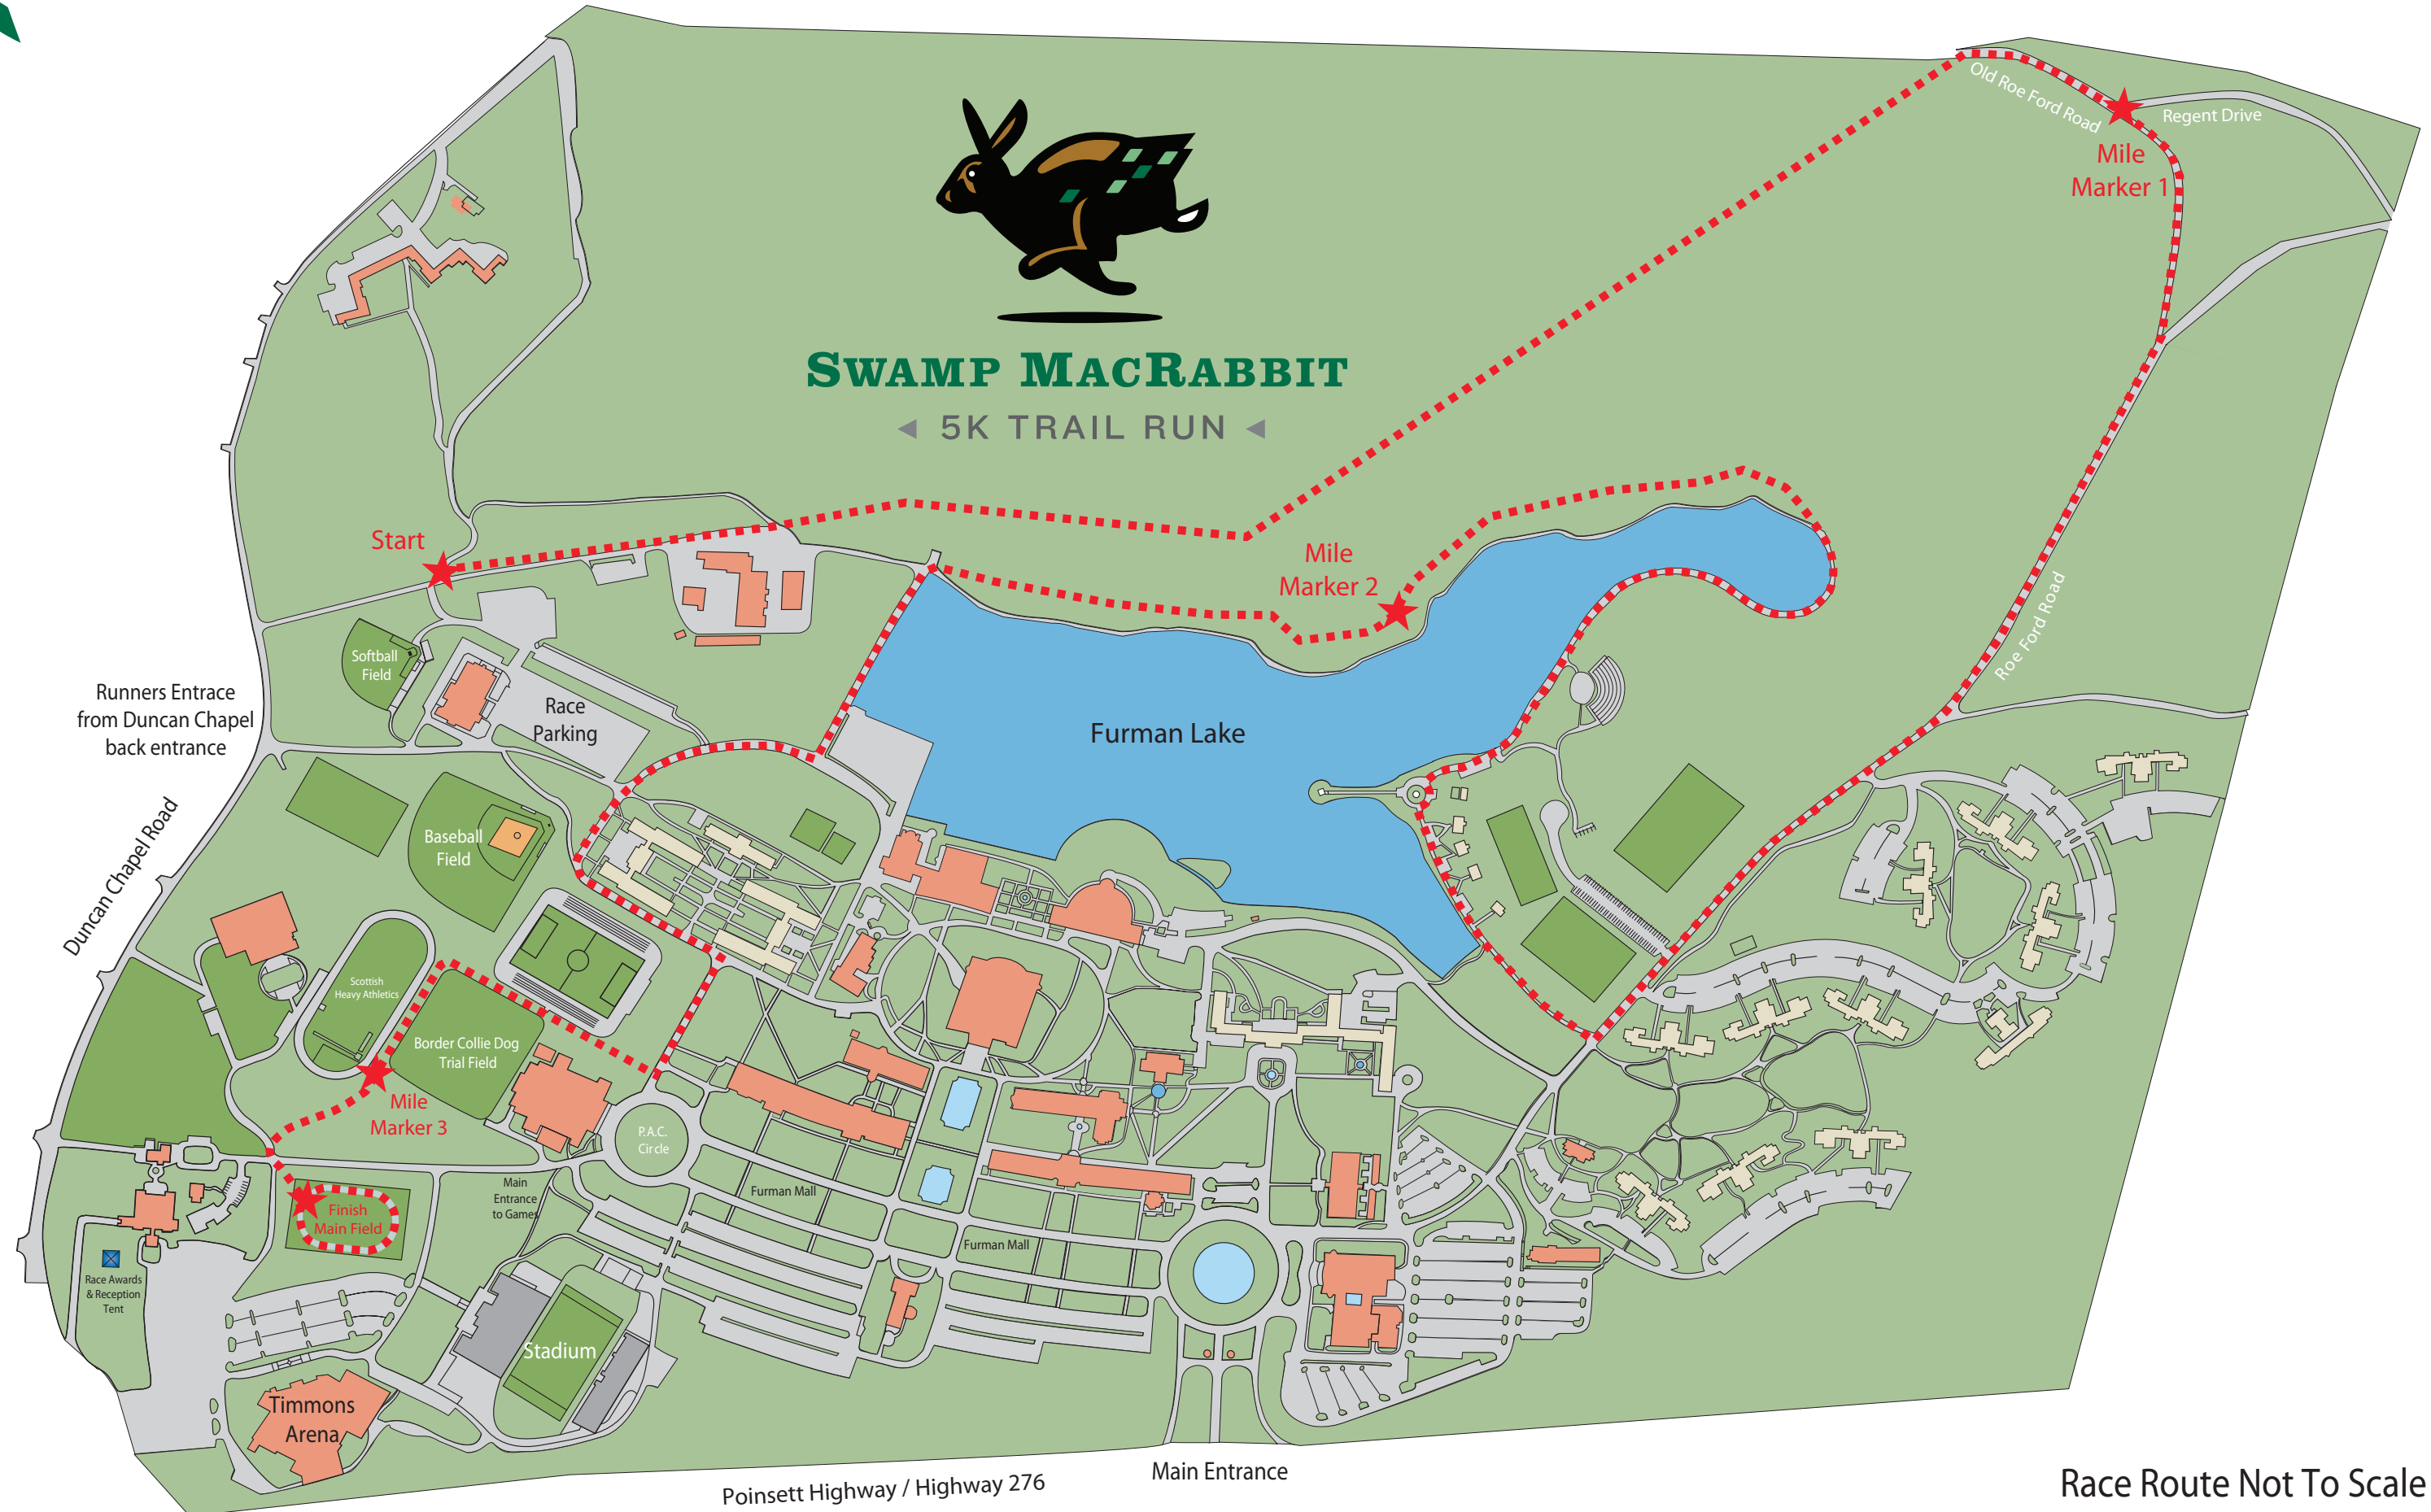

GREATER GREENVILLE SCOTTISH GAMES AND HIGHLAND FESTIVAL 2009

SWAMP MACRABBIT

◀ 5K TRAIL RUN ▶

Poinsett Highway / Highway 276

Main Entrance

Race Route Not To Scale